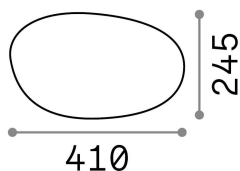

General info

Outdoor - Floor lamps

Ean	8021696161778
Item	SASSO PT1 D41
Installation	Floor lamps
Guarantee	5 years
Gross weight	2.7 kg
Volume	0.04437 m ³

Technical info

Net weight	1.5 kg
Insulation class	II
Protection index	IP44
Compliance	CE
Operating temperature	-
Full load efficiency	X
Dimmer	Determined by the light bulb
Power output	220-240 V AC 50/60 Hz
Power supply	Not required